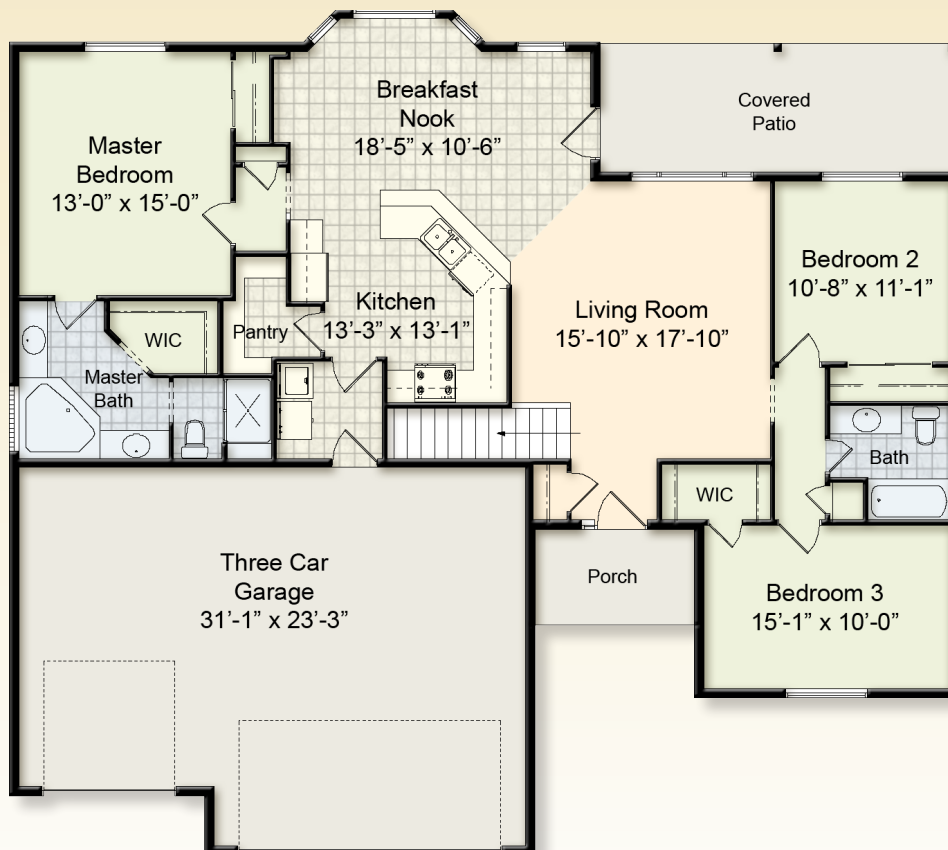

# The Van Buren

1612 sq ft

All plans and renderings are approximate and subject to change. Dimensions may vary. Illustration may not represent finished details.

**STEDDYHOMES II, LLC**