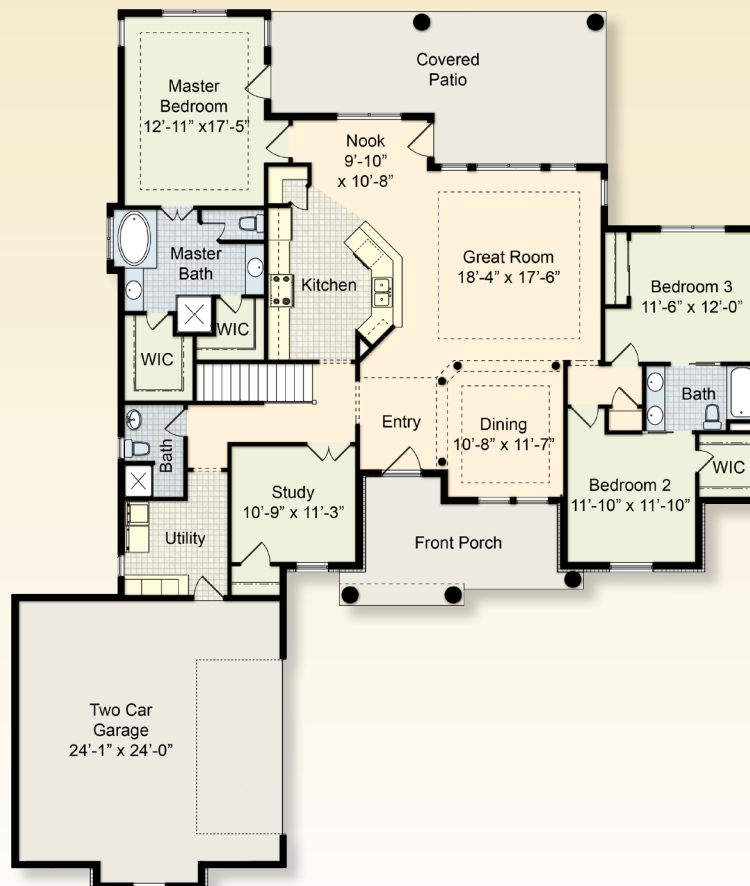

The Monroe

2259 sq ft

All plans and renderings are approximate and subject to change. Dimensions may vary. Illustration may not represent finished details.

STEDDYHOMES II, LLC