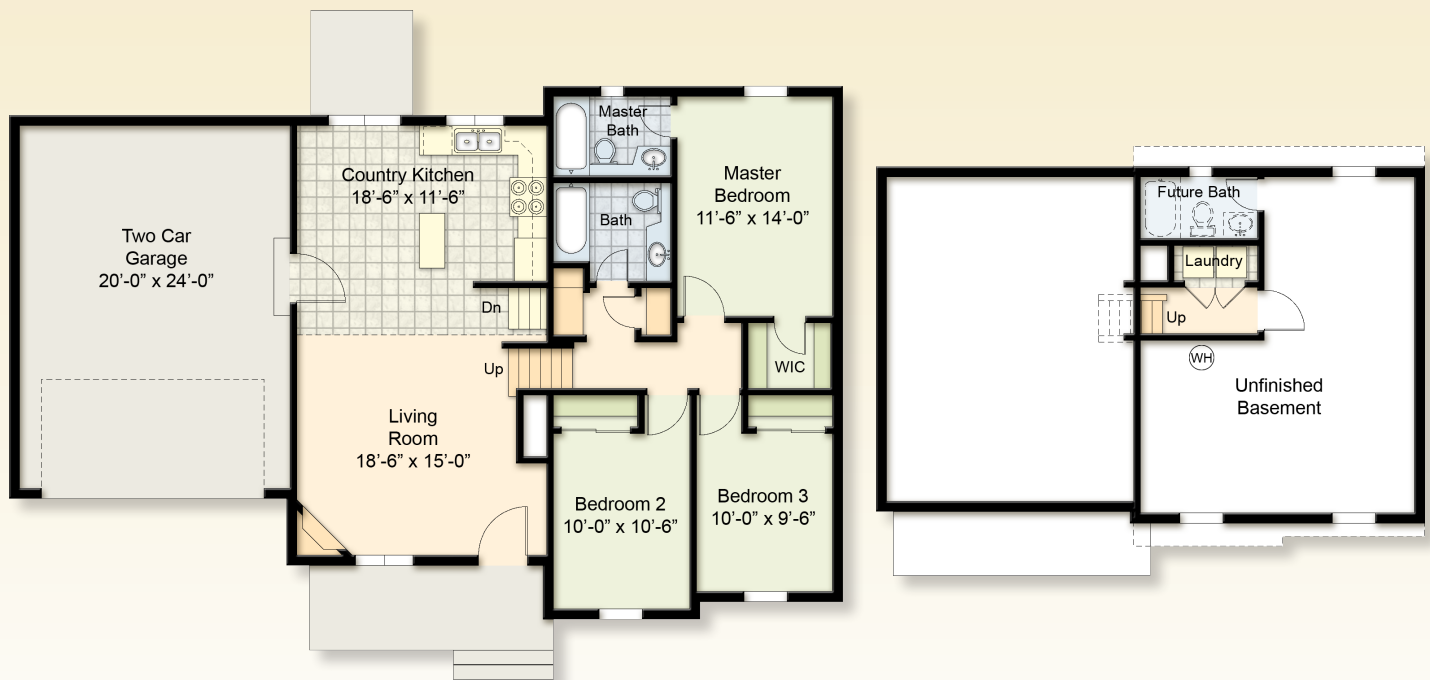

# The Calamity Jane

1250 sq ft (finished)  
500 sq ft (unfinished)

All plans and renderings are approximate and subject to change.  
Dimensions may vary. Illustration may not represent finished details.