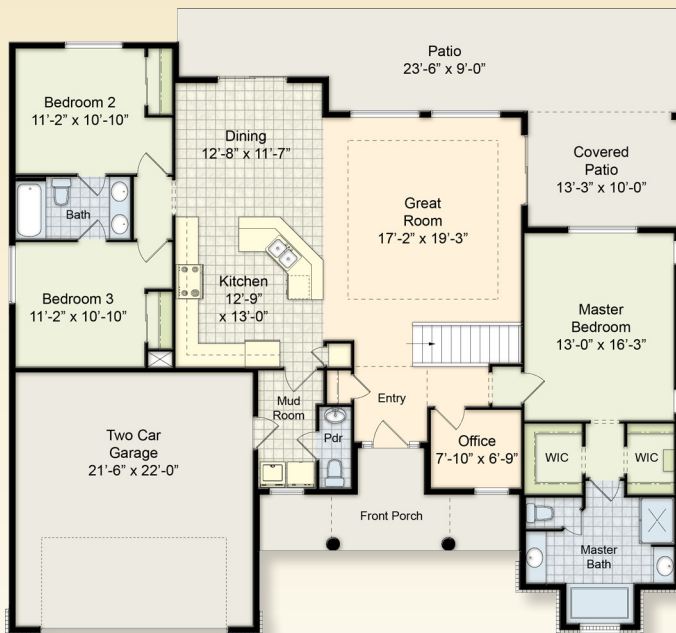

The Adams

1797 sq ft (finished)
1797 sq ft (unfinished)

All plans and renderings are approximate and subject to change.
Dimensions may vary. Illustration may not represent finished details.

STEDDYHOMES II, LLC